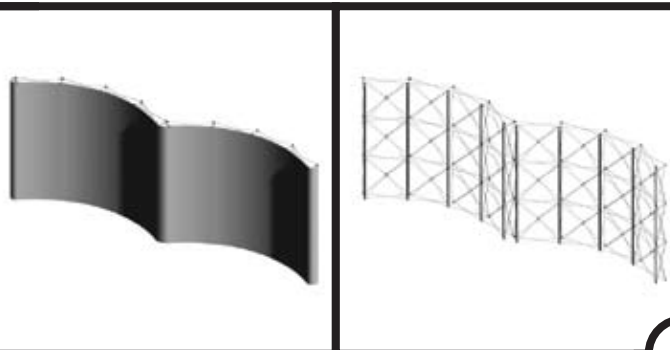

Graphic Panel Specifications

Mural Panel: 29.4375x89.75h

Center Panel: 15x89.75h

End Cap: 15x89.75h

Mural Size w/End Caps: 250.5x89.75h

Mural Size w/o End Caps: 280.5x89.75h

*Template built to-scale