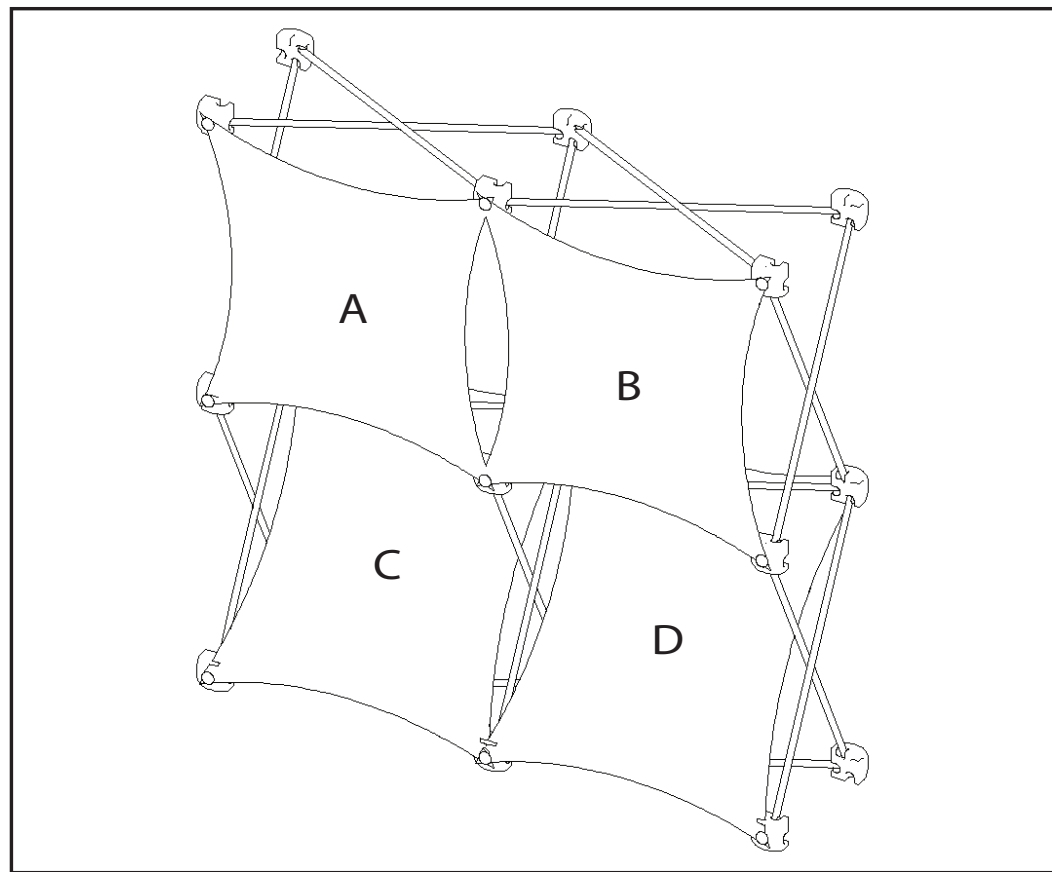

Click it. Buy it. Display it.

www.displayit.com 1.800.207.0311

Xpressions Salesmate Graphic Template 2x2 Kit D

xpressions
SALESMATE

XPR SM 2x2 D

Skin	Size	W	H
A	14.25" x 14.25"	14.25"	14.25"
B	14.25" x 14.25"	14.25"	14.25"
C	14.25" x 16"	14.25"	16"
D	14.25" x 16"	14.25"	16"

Skin A (Flat)
14.25"w x 14.25"h
Live Area: 11.25"w x 11.25"h

Skin B (Flat)
14.25"w x 14.25"h
Live Area: 11.25"w x 11.25"h

Skin C (1x1 Vertical Thread)
14.25"w x 16"h
Live Area: 11.25"w x 13"h

Skin D (1x1 Vertical Thread)
14.25"w x 16"h
Live Area: 11.25"w x 13"h